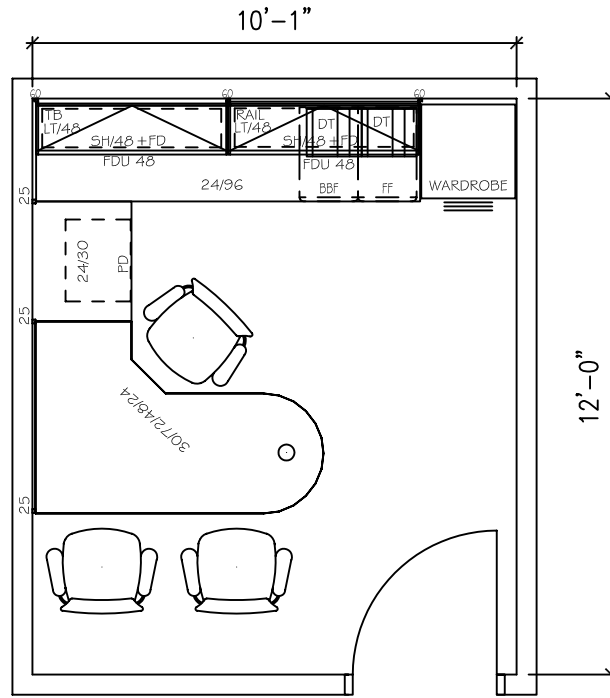

Plan View

3D View

Alternative Business Furniture, Inc.
 6533 FLYING CLOUD DRIVE
 EDEN PRAIRIE, MN 55344
 PHONE: 952.937.7688 FAX: 952.937.7691

OFFICE TYPICAL A

CONTACT:

SCALE: 1/4" = 1'-0"
DATE:
REVISIONS:
DRAWN BY:
MSMTS. VERIFIED: