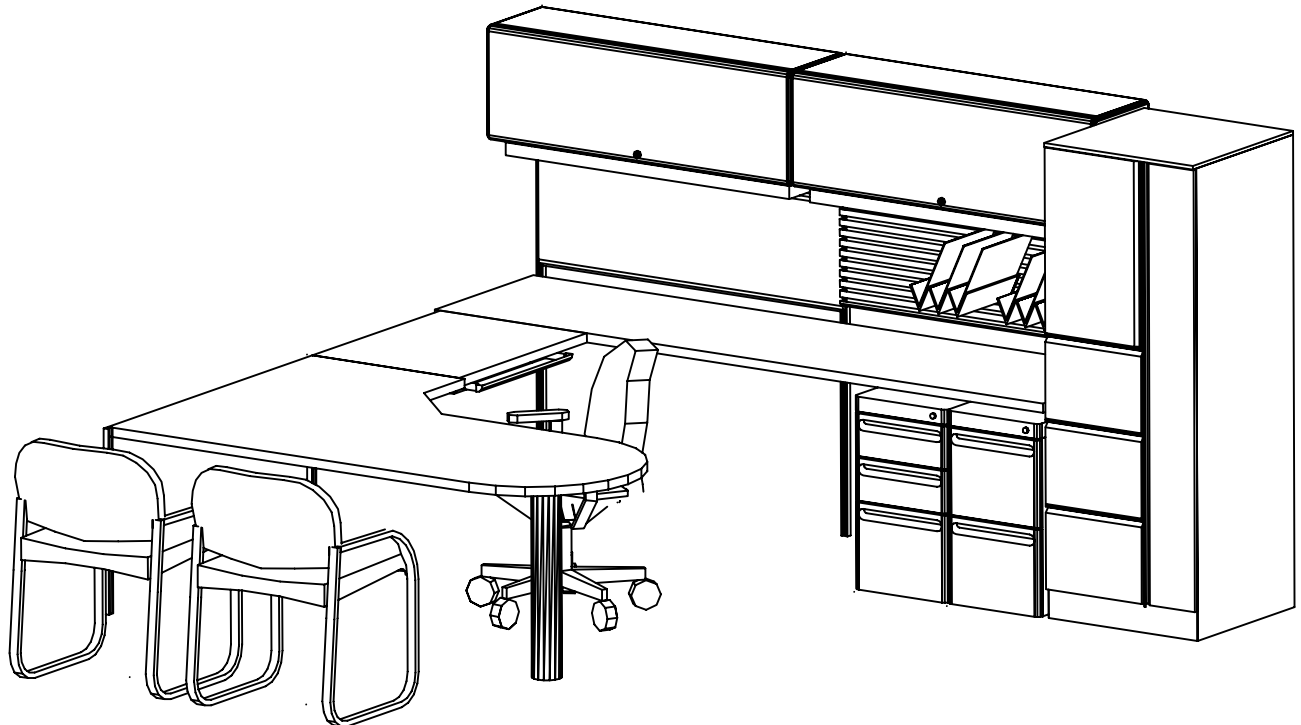

Plan View

3D View

Alternative Business Furniture, Inc.
 6533 FLYING CLOUD DRIVE
 EDEN PRAIRIE, MN 55344
 PHONE: 952.937.7688 FAX: 952.937.7691

OFFICE TYPICAL A

CONTACT:

SCALE: 1/4" = 1'-0"
DATE:
REVISIONS:
DRAWN BY:
MSMTS. VERIFIED: