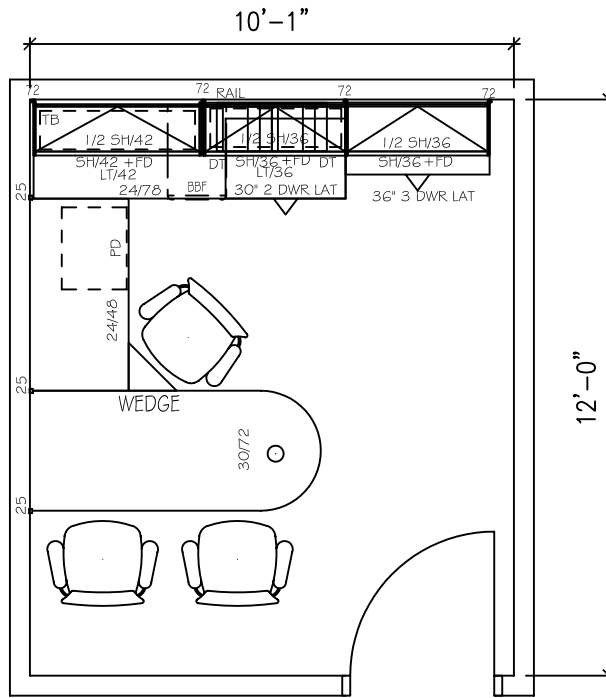

# Plan View

# 3D View

Alternative Business Furniture, Inc.  
 6533 FLYING CLOUD DRIVE  
 EDEN PRAIRIE, MN 55344  
 PHONE: 952.937.7688 FAX: 952.937.7691

OFFICE TYPICAL B

CONTACT:

SCALE: 1/4" = 1'-0"  
 DATE:  
 REVISIONS:  
 DRAWN BY:  
 MSMTS. VERIFIED: