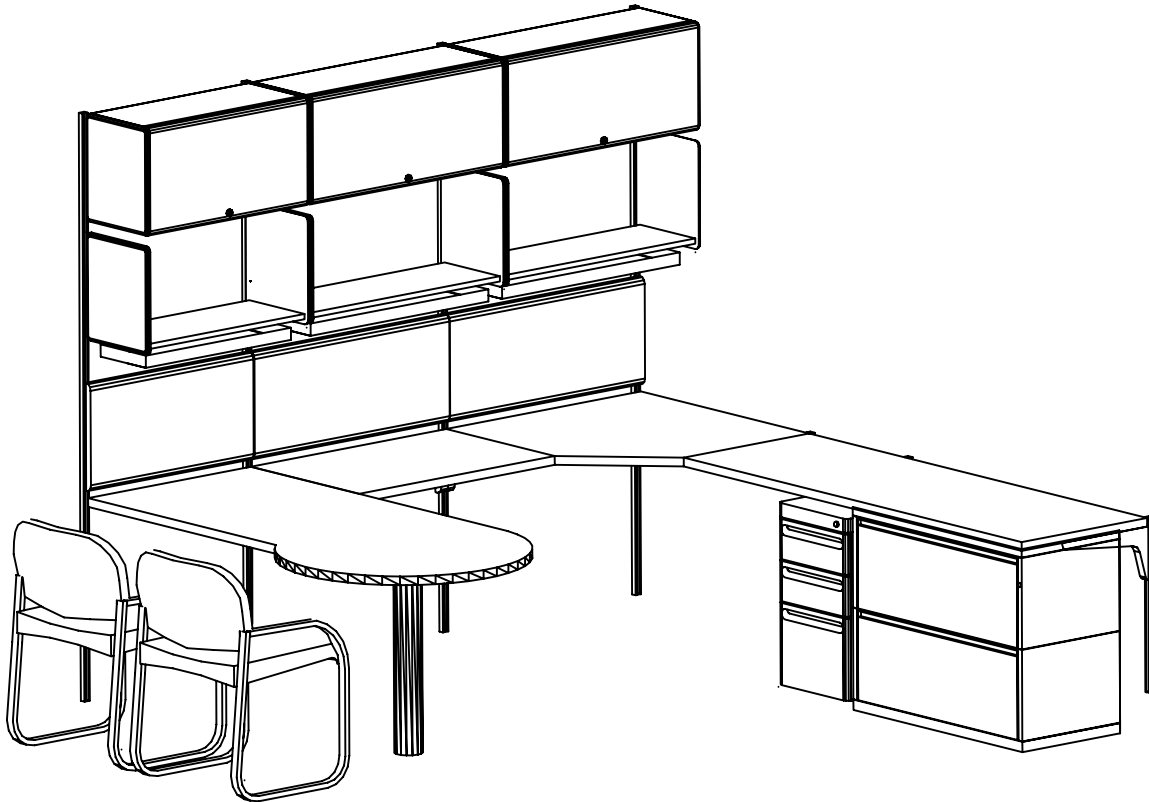

Plan View

3D View

Alternative Business Furniture, Inc.
 6533 FLYING CLOUD DRIVE
 EDEN PRAIRIE, MN 55344
 PHONE: 952.937.7688 FAX: 952.937.7691

OFFICE TYPICAL C

CONTACT:

SCALE: 1/4" = 1'0"
DATE:
REVISIONS:
DRAWN BY:
MSMTS. VERIFIED: