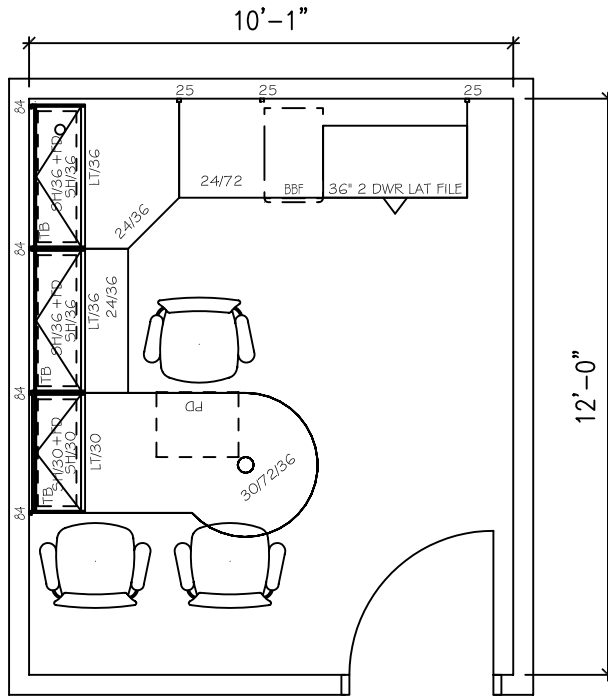

Plan View

3D View

Alternative Business Furniture, Inc.
 6533 FLYING CLOUD DRIVE
 EDEN PRAIRIE, MN 55344
 PHONE: 952.937.7688 FAX: 952.937.7691

OFFICE TYPICAL C

CONTACT:

SCALE: 1/4" = 1'0"
DATE:
REVISIONS:
DRAWN BY:
MSMTS. VERIFIED: