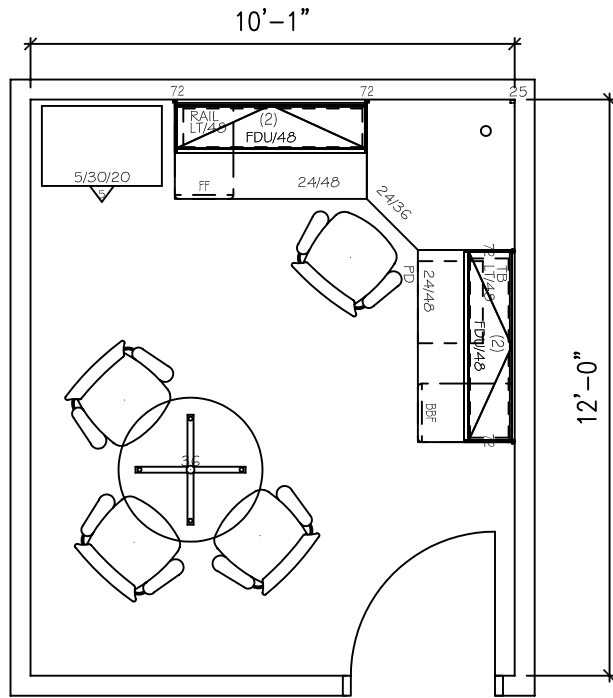

# Plan View

# 3D View

Alternative Business Furniture, Inc.  
 6533 FLYING CLOUD DRIVE  
 EDEN PRAIRIE, MN 55344  
 PHONE: 952.937.7688 FAX: 952.937.7691

OFFICE TYPICAL D

CONTACT:

SCALE: 1/4" = 1'0"

DATE:

REVISIONS:

DRAWN BY: